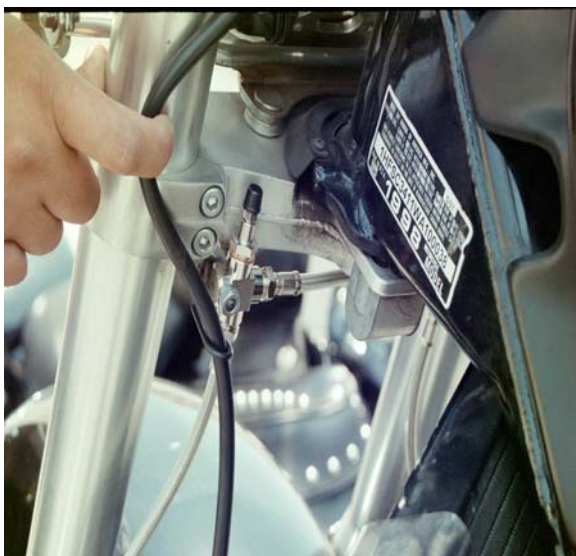

FK003D49-3  
1997-2003 HONDA VALKRIE 1500

**MASTER CYLINDER**

**LOWER TRIPLE TEE**

**T-BLOCK WITH BLEEDER  
LEFT SIDE VIEW OF  
TRIPLE TEE**

**RIGHT CALIPER WITH  
O-E-M ROUTING**